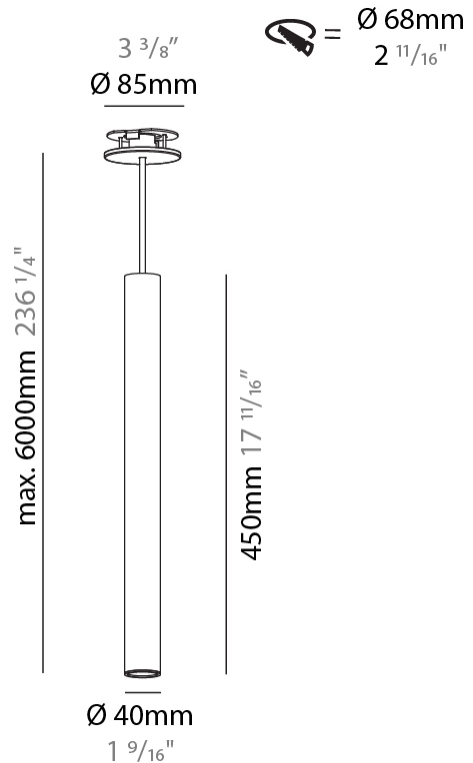

GENERAL

Series: Hangover
Subseries: Hangover Monopoint Recessed Canopy
Brand: Prolicht
Division: Architectural
Mounting Type: Suspension
Mounting Location: Ceiling
Subcategory: Pendant

PHYSICAL

Shape: Cylinder
Diameter (mm): 40
Diameter (in): 1 9/16
Height (mm): 450
Height (in): 17 11/16
Max. Overall Height (mm): 2450
Max. Overall Height (in): 96 7/16
Light Distribution: Downlight
Diffuser: Shine Ring 0-6
Fixture Finish: SSR / BKV / CWI / CRY / HAB / UFT / ITA / RUA / FTG / MYG / LOD / PUS / FRO / FUP / KIA / POP / BLS / SPG / MEY / GOH / GUM / CHC / COM / ABZ / JAG / OBR / MOS / ROR
Fixture Material: Aluminum
Cable Details: 2000mm / 6000mm Cable in White / Black / Orange / Red
Cut-out Measurements: 68mm / 2 11/16"

ELECTRICAL

Lamp Type: LED (Zhaga Standard)
Input Wattage (W): 10.9
Total Output Wattage (W): 9
Dimming: Non-Dimmable
Driver Included: Yes
Driver Location: Integrated
Driver Type: Constant Current
Driver Class: Class 2
Input Voltage (V): 120
Constant Current (mA): 500
Upon Request: Remote: 0-10Vdc dimming / Phase dimming 120Vac

LED

Number of LEDs: 1
Color Temperature (°K): 2700 / 3000 / 4000
Max. Delivered Lumen (lm): 842
CRI: >90 CRI
Lamp Life (hrs): 50000
Upon Request: ***3500K available in minimum quantities (larger quantities upon request)

OPTICAL

Reflector°: 40 / 50

RATINGS AND CERTIFICATIONS

Certified By: Certified for North American Standards
IP rating: IP20