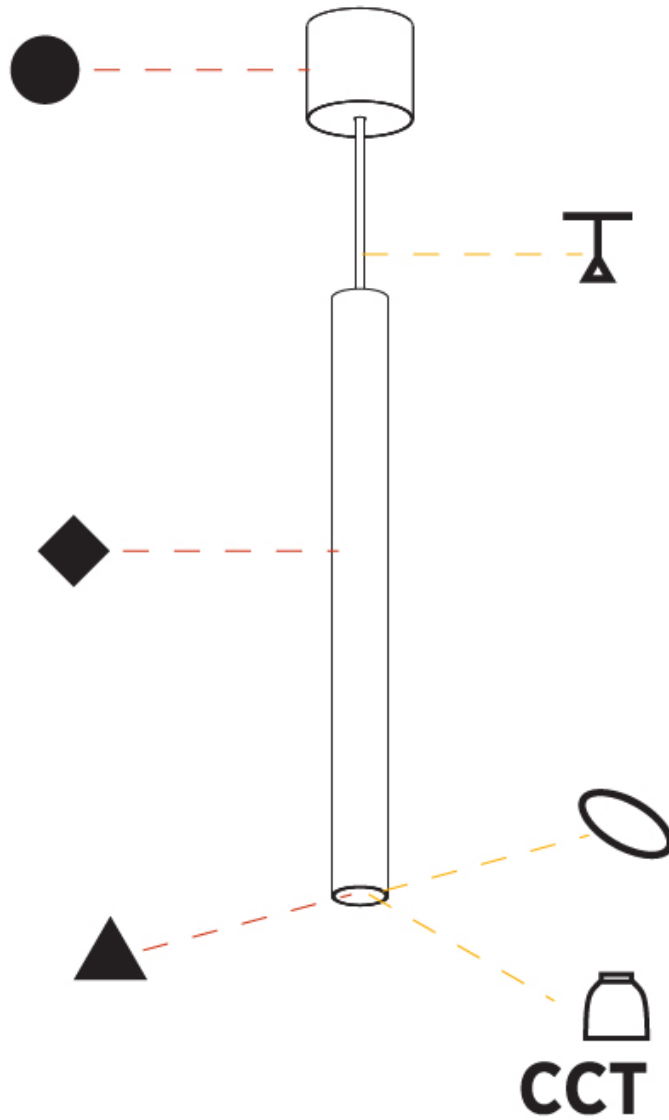

HANGOVER MONOPOINT SURFACE CANOPY SUSPENSION

A300155-

PROJECT	_____
TYPE	_____
SPECIFIER	_____
QUANTITY	_____
DATE	_____

A